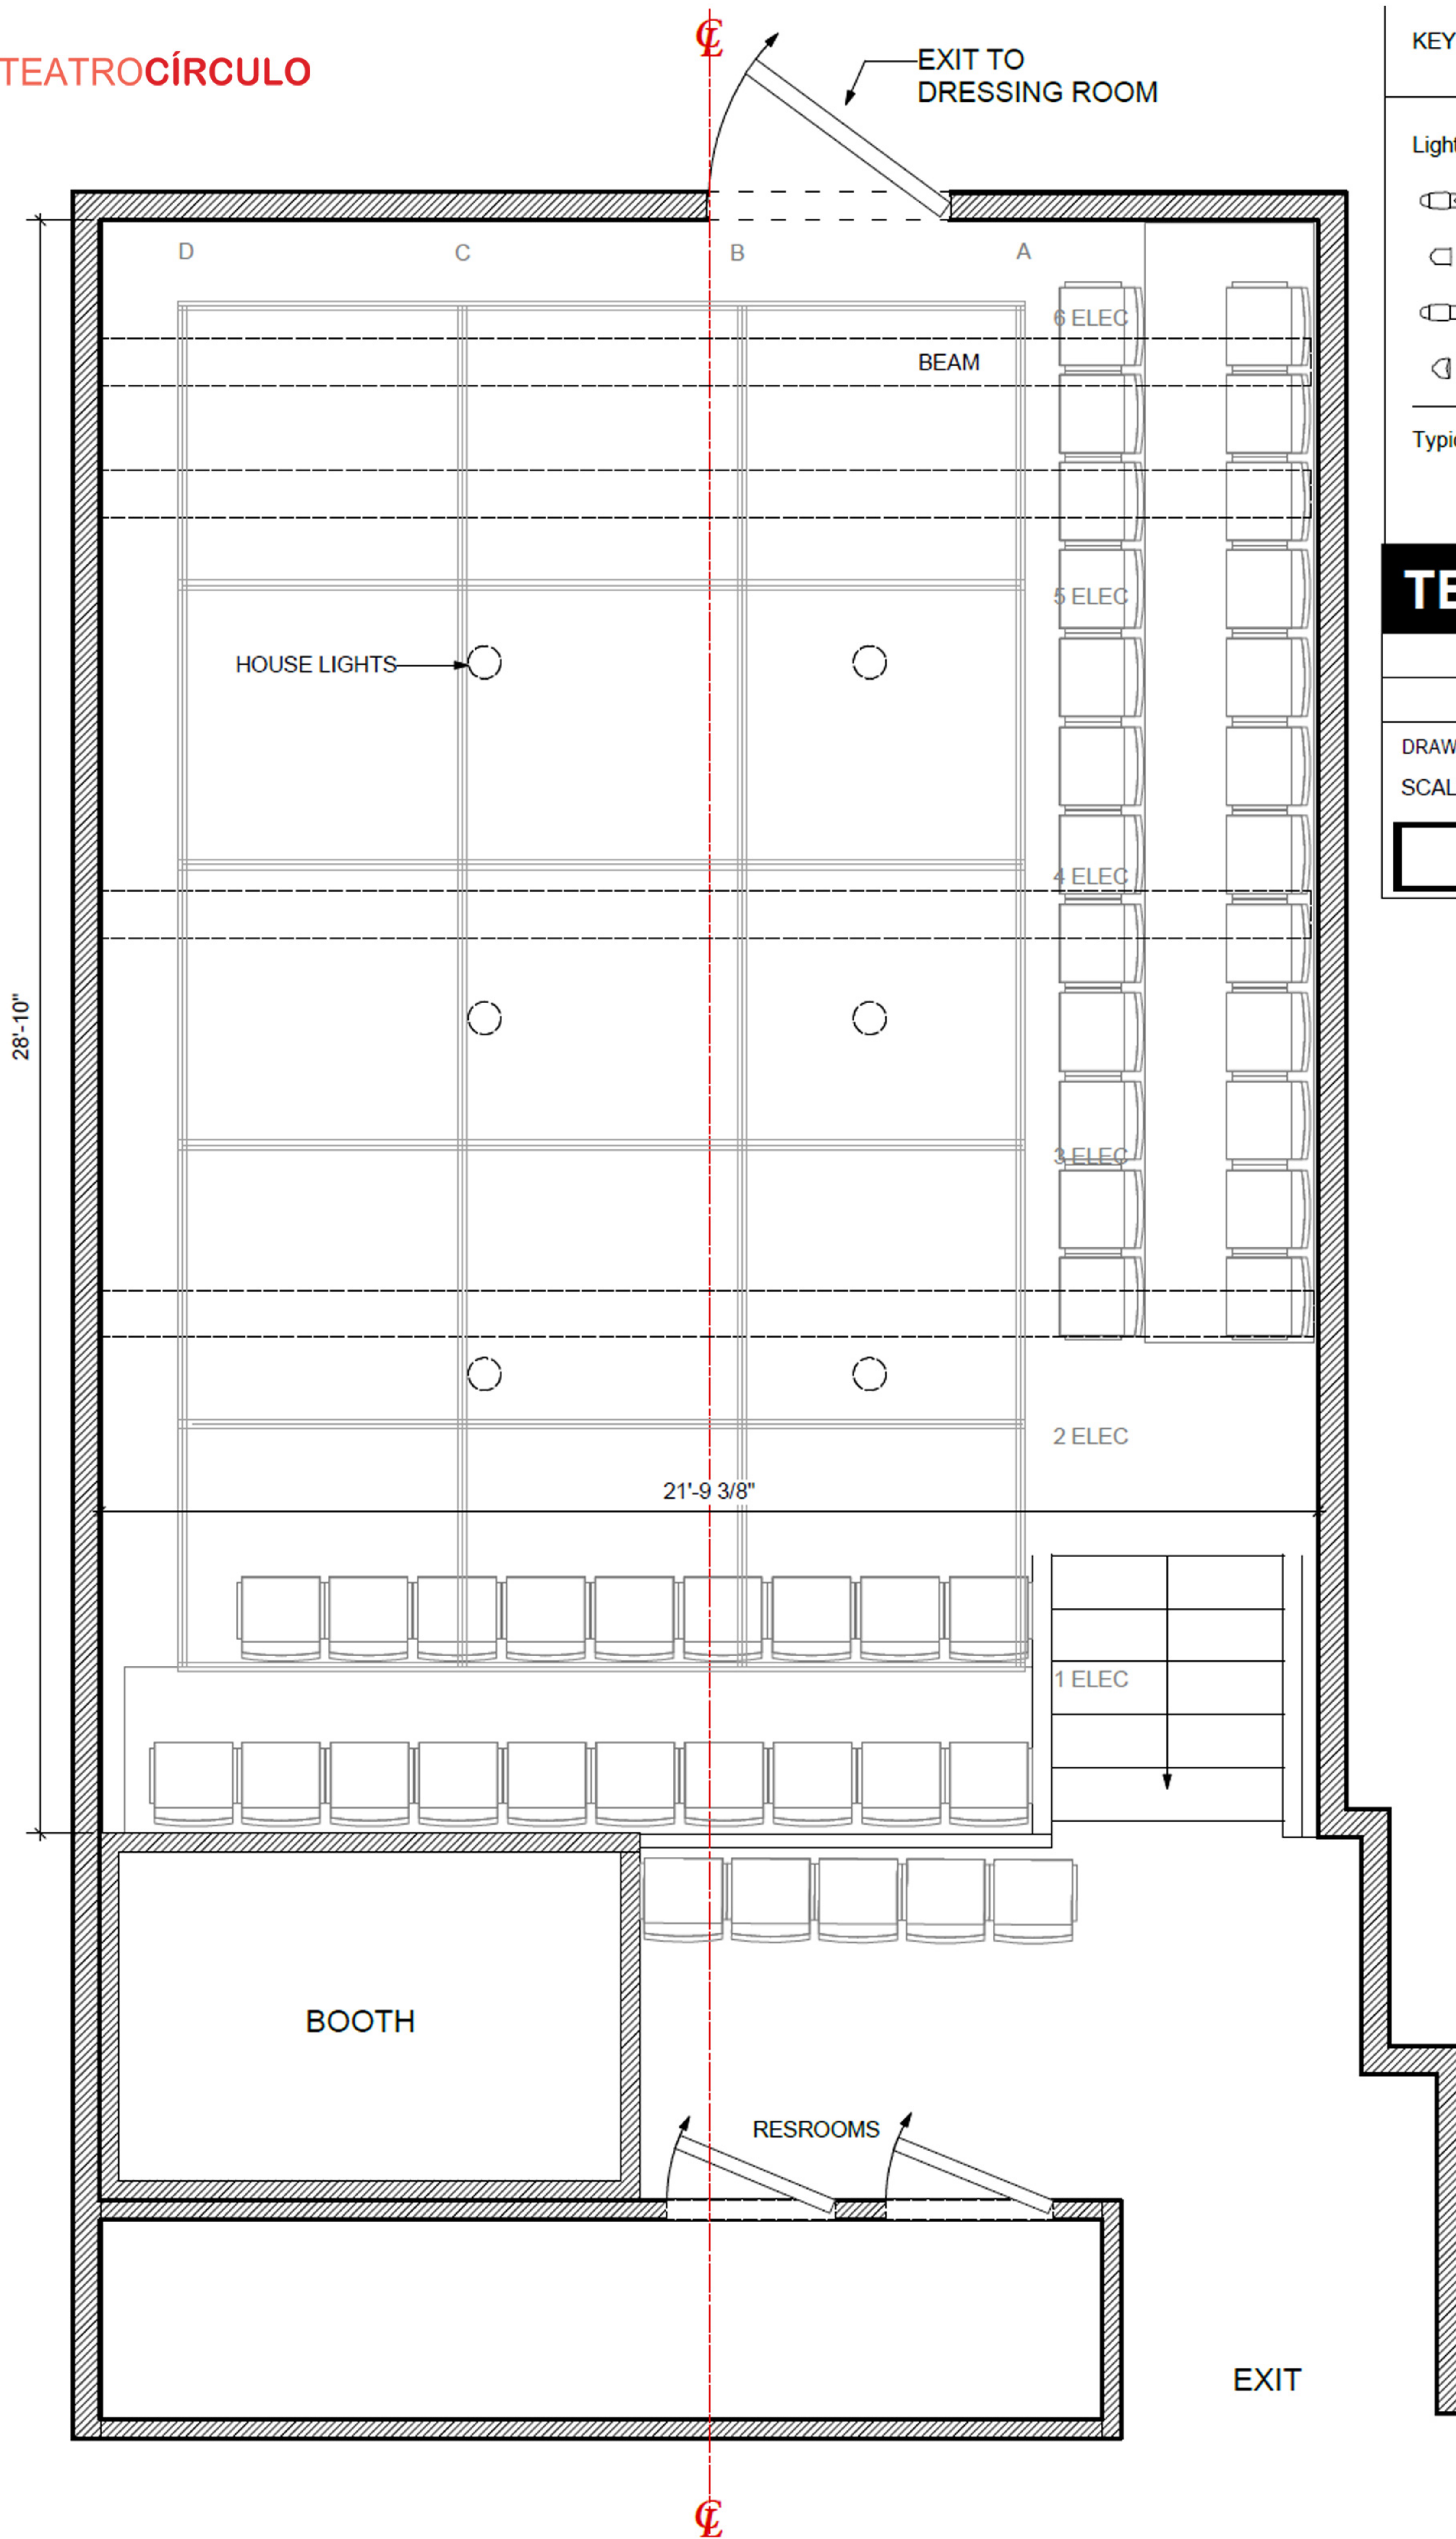

TEATROCÍRCULO

KEY TO SYMBOL

Light

- ETC Source-4 50°
- LED Fresnel
- ETC Source-4 36°
- S4 Par LED RGB

Typical

TEATRO CIRCULO

DRAWN BY: OGC
SCALE: 1/4" = 1'-0"

PLATE
1

GROUND PLAN

TEATRO CIRCULO

DRAWN BY: OGC

PLATE

2

SCALE: 1/4" = 1'-0"

SECTION

Light

 ETC Source-4 50°

 LED Fresnel

 ETC Source-4 36°

 S4 Par LED RGB

Typical